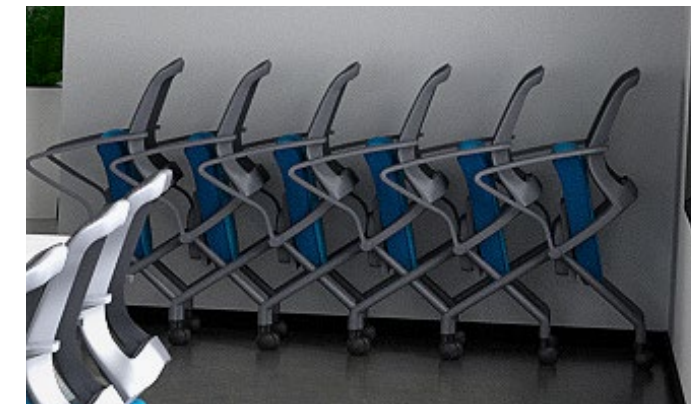

Reset

nesting & light task seating

shown in: magenty grey framework,
silver high-performance mesh

via[®]
SEATING

great things happen in a chair

Set. Nest. Reset. Set the room to meet your needs with Reset.

Reset leads with a light-weight, slim frame, flex back, mesh back, multi-use seating solution on a gorgeous 4-leg or 5-star swivel base.

Nest with ease

The Reset series delivers a high-density nesting solution, perfect for storing away chairs to meet the shifting needs of collaborative and learning spaces.

Work in style

Reset delivers an eye-catching and comfortable light task chair and stool.

features

- Engineered flex back mesh
- Integrated, supportive arm
- Light-weight, slim frame design
- High-density nesting function
- Includes option of biocidal copper mesh
- 300 lb weight capacity
- 12 year warranty, 5 years for mesh