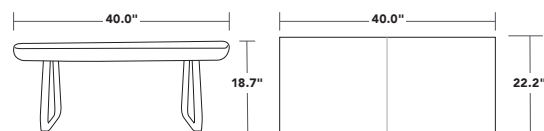

options

bases

brushed finish, fixed height

polished finish, fixed height

model 976

model 974

viaTM
SEATING

please visit our website to find your local representative and browse additional options for this series