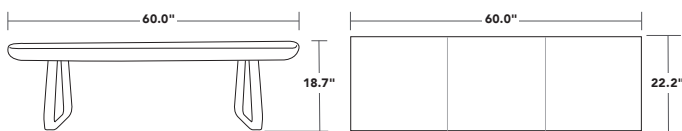

options

bases

brushed finish, fixed height

polished finish, fixed height

model 976

model 974

viaTM
SEATING

please visit our website to find your local representative and browse additional options for this series