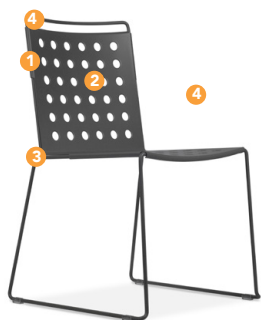

Splash Air (busy)

outdoor stackable chairs & stools

shown in: white dipped frame

SplashAir features

5 year warranty

shown in: anthracite dipped frame

- 1 models:** stackable chair, stackable stool
- 2 design:** strategic holes in the back & seat increase breathability in the sit & prevent stagnation of water
- 3 frame:** dipped-look in black, anthracite, white & red
- 4 arms:** option of armless or arm version on chair & stool
- 5 lifting:** easy-grab handle
- 6 materials:** made of printed-aluminum monocoque run through a machine that winds the sheet to the rebar
- 7 for use in:** outdoor environment including those with extreme heat, humidity & salt water air

\$495
BASE PRICE

SplashAir outdoor seating

chair

armless base model: **820-1**

GSA: open market

quick ship: ■ 14 WEEKS | ▲ CALL FOR LEAD TIME: 1-800-433-6614

1. MY STACKING CHAIR WITH OR WITHOUT ARMS

PART#	● 820 sled base stackable side/guest, armless	● 821 sled base stackable side/guest with arms
PRICE	BASE PRICE	+\$65
STACKS	15 high	15 high
DIMENSIONS		
MAX WEIGHT	400 lbs	400 lbs

stool

armless base model: **822-1**

1. MY STACKING STOOL WITH OR WITHOUT ARMS

PART#	● 822 sled base stackable stool, armless	● 823 sled base stackable stool with arms
PRICE	BASE PRICE	+\$65
STACKS	15 high	15 high
DIMENSIONS		
MAX WEIGHT	400 lbs	400 lbs