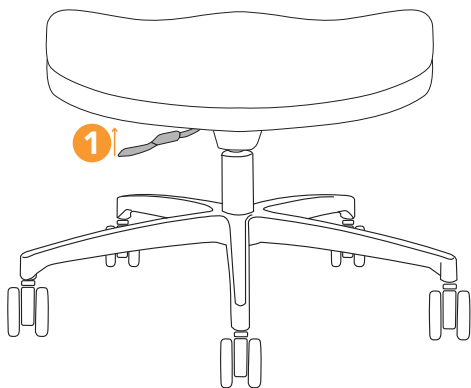

## USER GUIDE: **21C** swivel & height adjustment control

**1 seat height adjustment** - Adjust the seat height by lifting your weight out of the chair and pulling up on the paddle. Proper seat height is realized when the top of your legs are somewhat parallel to the floor.